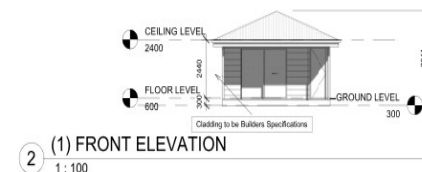

DIMENSIONS

LIVING AREA	41.9m ²
PORCH	7.4m ²
TOTAL AREA	49.3m ²

BAY LODGE SERIES FEATURES/UPGRADES

- 1 Bedroom
- Open plan living
- Kitchen plus meals
- Seperate entry
- Added laundry

Owned by Elevate Building Products Pty Ltd