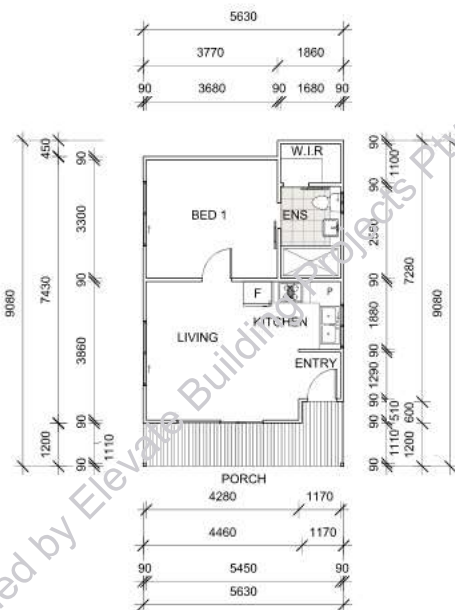

BAY LODGE

The Bay Lodge Series is petite but practical. Perfect for someone who would love to add massive value to their property while only paying a small price. This is perfect for that investor who wants a nice return on their investment.

DIMENSIONS

LIVING AREA	41.9m ²
PORCH	7.4m ²
TOTAL AREA	49.3m ²

BAY LODGE SERIES FEATURES/UPGRADES

- 1 Bedroom
- Open plan living
- Kitchen plus meals
- Seperate entry
- Added laundry

Owned by Elevate Building Products Pty Ltd