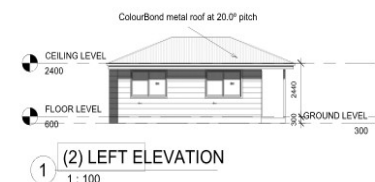

BAY LODGE

The Bay Lodge Series is petite but practical. Perfect for someone who would love to add massive value to their property while only paying a small price. This is perfect for that investor who wants a nice return on their investment.

DIMENSIONS

LIVING AREA	41.9m ²
PORCH	7.4m ²
TOTAL AREA	49.3m ²

BAY LODGE SERIES FEATURES/UPGRADES

- 1 Bedroom
- Open plan living
- Kitchen plus meals
- Seperate entry
- Added laundry

Owned by Elevate Building Products Pty Ltd