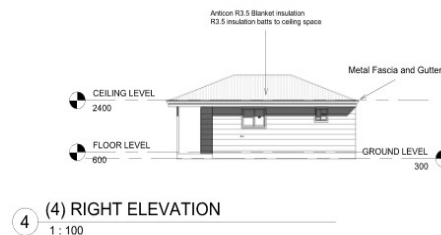

BAY LODGE

The Bay Lodge Series is petite but practical. Perfect for someone who would love to add massive value to their property while only paying a small price. This is perfect for that investor who wants a nice return on their investment.

DIMENSIONS

LIVING AREA	41.9m ²
PORCH	7.4m ²
TOTAL AREA	49.3m ²

BAY LODGE SERIES FEATURES/UPGRADES

- 1 Bedroom
- Open plan living
- Kitchen plus meals
- Seperate entry
- Added laundry

Owned by Elevate Building Products Pty Ltd