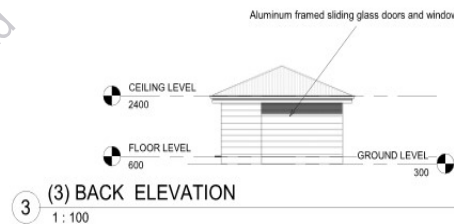

DIMENSIONS

LIVING AREA	41.9m ²
PORCH	7.4m ²
TOTAL AREA	49.3m ²

BAY LODGE SERIES FEATURES/UPGRADES

- 1 Bedroom
- Open plan living
- Kitchen plus meals
- Seperate entry
- Added laundry

Owned by Elevate Building Products Pty Ltd